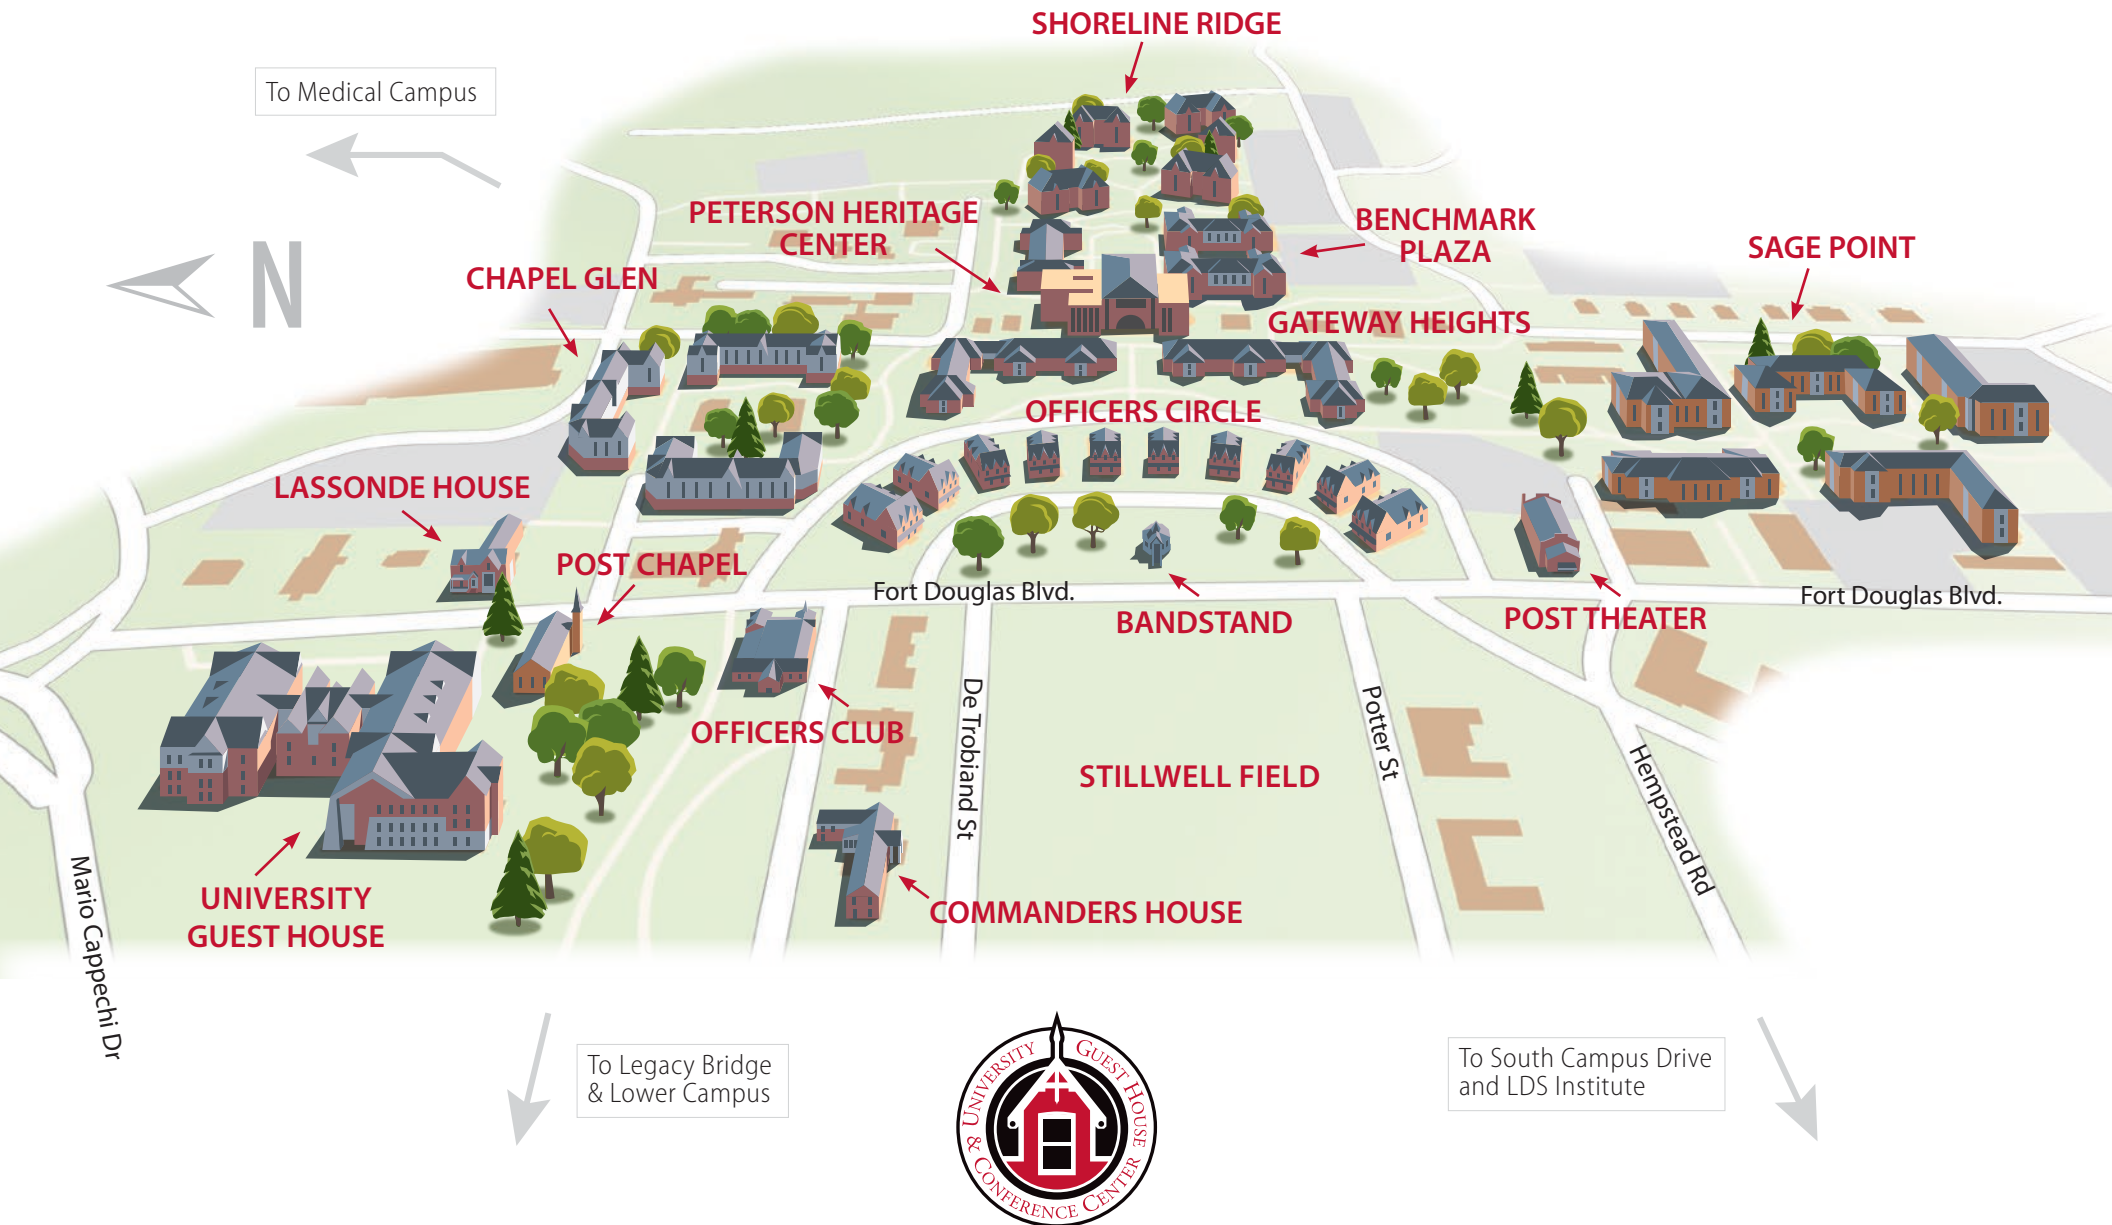

UNIVERSITY GUEST HOUSE & CONFERENCE CENTER SUMMER CONFERENCES

To Medical Campus

SHORELINE RIDGE

PETERSON HERITAGE CENTER

BENCHMARK PLAZA

CHAPEL GLEN

SAGE POINT

GATEWAY HEIGHTS

OFFICERS CIRCLE

LASSONDE HOUSE

POST CHAPEL

Fort Douglas Blvd.

BANDSTAND

POST THEATER

Fort Douglas Blvd.

OFFICERS CLUB

STILLWELL FIELD

De Trobiand St

Potter St

Hempstead Rd

UNIVERSITY GUEST HOUSE

COMMANDERS HOUSE

To Legacy Bridge & Lower Campus

To South Campus Drive and LDS Institute